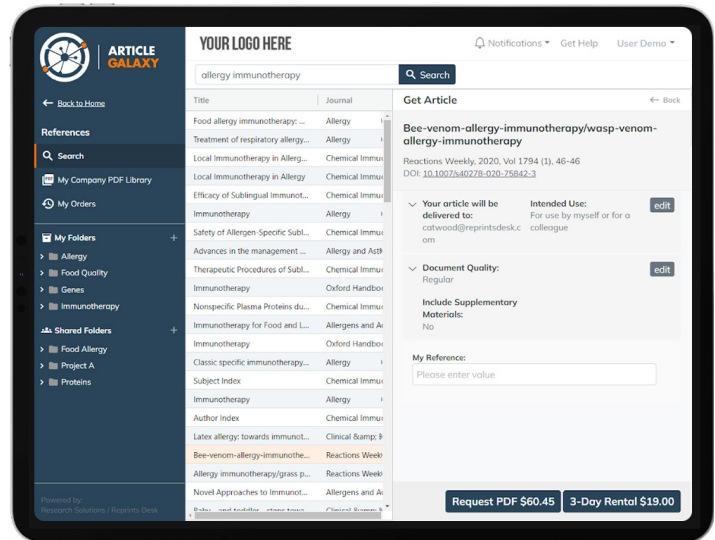

Re-Use Rights Integration

- Check article re-use permissions with just a click of a button
- Ensure copyright compliance with built-in re-use rights information

Flexible User Permissions and Access

- Multiple access settings let you ensure only the right people have access
- Cloud-based platform allows you to access your papers anytime, anywhere, from any device

ARTICLE GALAXY

Intuitive, User-Friendly Interface

- Researcher designed and tested for optimal viewing
- Article details appear directly in your search results

Secure Collaboration

- Every document ordered via Article Galaxy is automatically added to your 'Company PDF Library'
- Unlimited folders and subfolders can be created for individual use and/or sharing

Search and Access

- Discover related articles with 'cited by' and 'cited from' lists
- Don't just stop at articles – sync your entire library with book chapters, patents, conference reports, and more
- Discover articles directly within the platform via integrated search
- Integrates with Article Galaxy proprietary article ordering, ensuring the lowest acquisition cost

Cite and Write

- Enable the Microsoft Word add-in for Mac or PC
- Choose from 10,000+ citation styles

Partner Ecosystem

- Integrations with best-in-class partners enable seamless systematic literature review